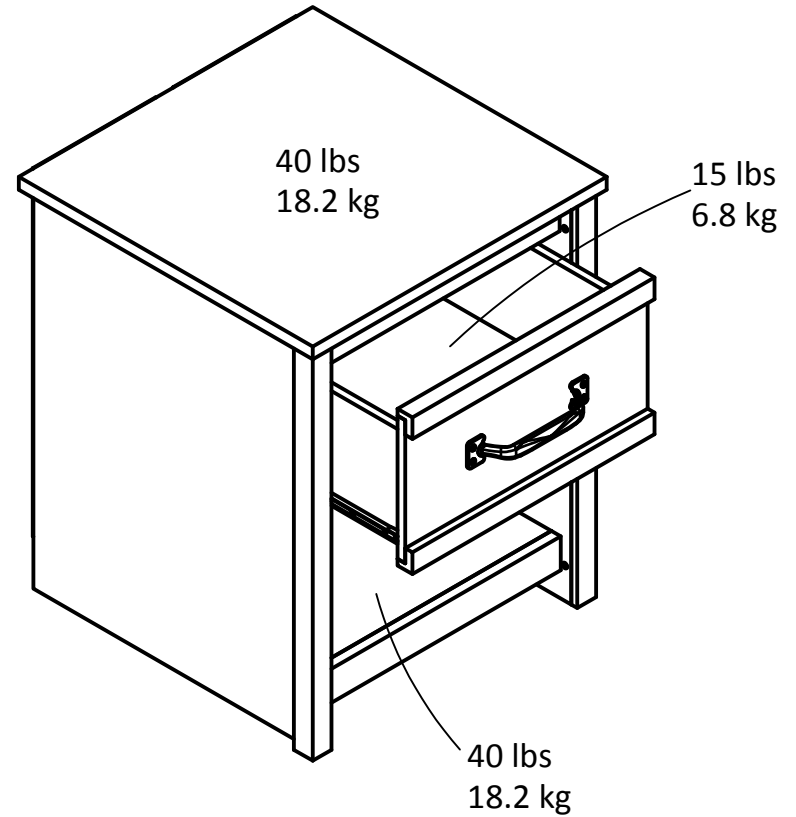

5759337COM - Nightstand

Finish: Ironwood

Shelf area dimensions:
16.46 in. (41.8 cm) W
9.17 in. (23.3 cm) H
18.23 in. (46.3 cm) D
1.59 cubic feet

Interior Drawer dimensions:
14.45 in. (36.7 cm) W
12.97 in. (32.9 cm) H
5.89 in. (14.9 cm) D
0.64 cubic feet

Overall Product Size:
19.69"W x 19.69"D x 24.37"H
50.0cm W x 50.0cm D x 61.9cm H

Wood Breakdown: 95%
Total storage: 2.23 cubic feet

Maximum Weight Capacities
Unit Weight: 37 lbs. (16.8 kg)