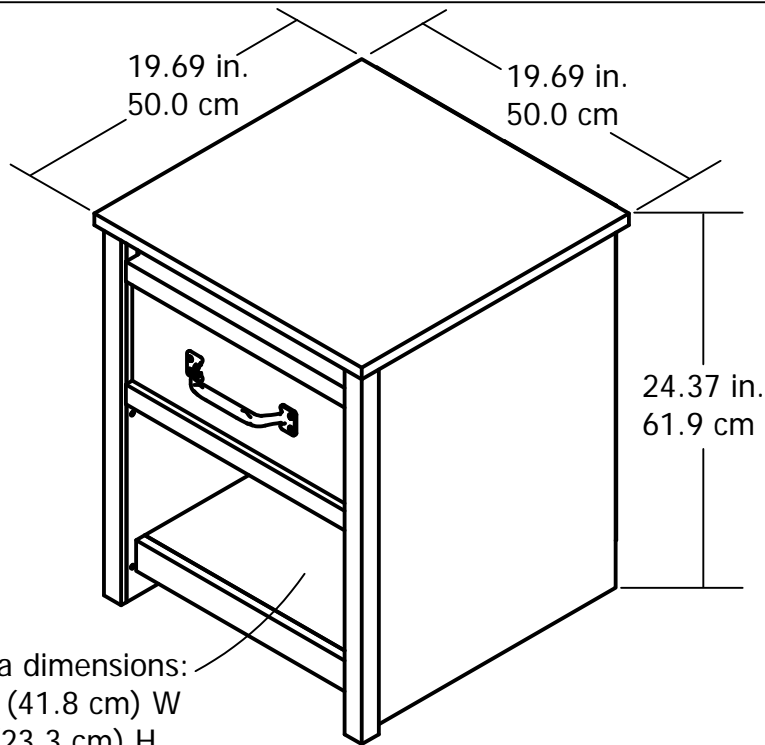

5759337COM - Nightstand

Finish: Ironwood

Shelf area dimensions:
16.46 in. (41.8 cm) W
9.17 in. (23.3 cm) H
18.23 in. (46.3 cm) D
1.59 cubic feet

Interior Drawer dimensions:
14.45 in. (36.7 cm) W
12.97 in. (32.9 cm) H
5.89 in. (14.9 cm) D
0.64 cubic feet

Overall Product Size:
19.69"W x 19.69"D x 24.37"H
50.0cm W x 50.0cm D x 61.9cm H

Wood Breakdown: 95%
Total storage: 2.23 cubic feet

Maximum Weight Capacities
Unit Weight: 37 lbs. (16.8 kg)